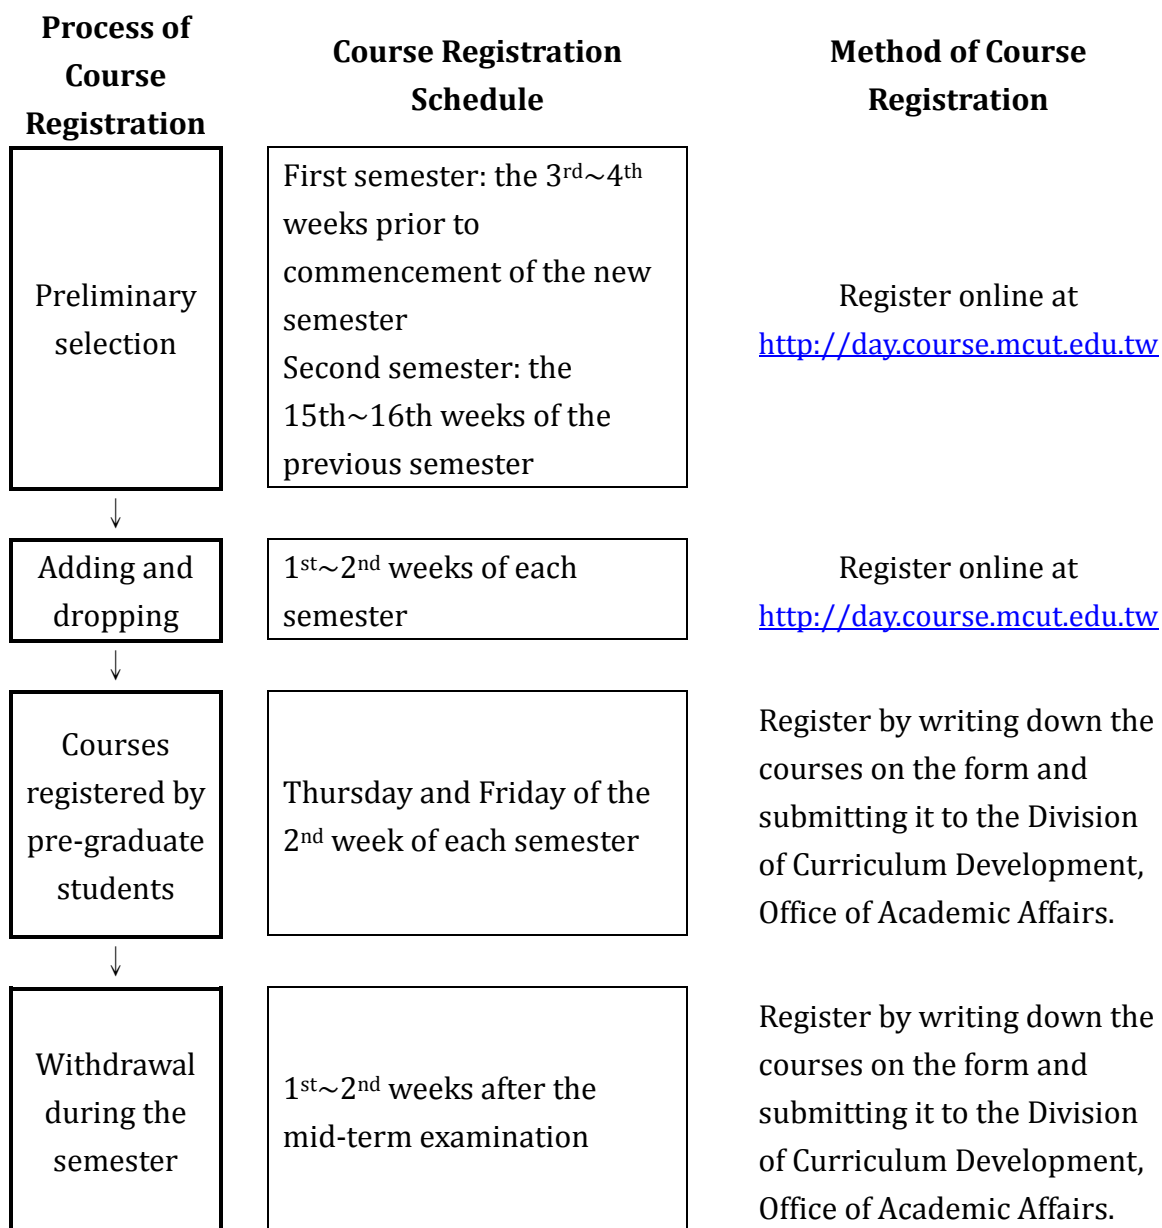

Ming Chi University of Technology Flowchart of Course Registration

Note: Please carefully read the guidelines for course registration prior to registering for courses. The guidelines for course registration will be posted on the webpage of the Office of Academic Affairs every semester prior to online preliminary selection.